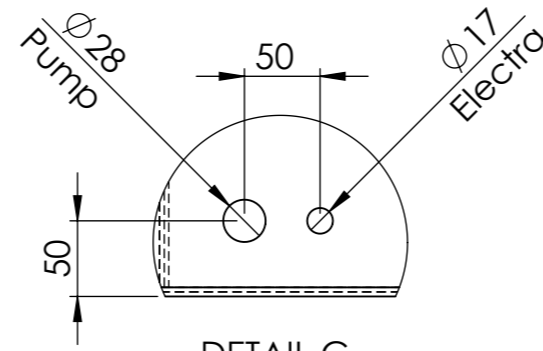

Drawing: VC8.1__

A3

DETAIL A
SCALE 1 : 5

DETAIL B
SCALE 1 : 5

DETAIL C
SCALE 1 : 5

Overflow pipe

Pump and electra

		DATE		TITLE:
DRAWN	Luuk van den Heuvel	2-2-2020		
REVISION	Benny Dijkhuis	4-5-2021		

3mm Corten

ADEZZ
DESIGN TO GROW

Liessentstraat 4, 5405 AG Uden (NL).
t 0031 (0)413 - 27 41 68.
e info@adezz.com, i www.adezz.com

Drawing.

VC8.1__

A3

Color: -

Mass (kg): **190,27**

SCALE:1:20

SHEET 1 OF 13

DETAIL A
SCALE 1 : 5

DETAIL B
SCALE 1 : 5

DETAIL C
SCALE 1 : 5

Overflow pipe
Pump and electra

		DATE		TITLE:
DRAWN	Luuk van den Heuvel	2-2-2020		
REVISION	Benny Dijkhuis	4-5-2021		

ADEZZ
DESIGN TO GROW