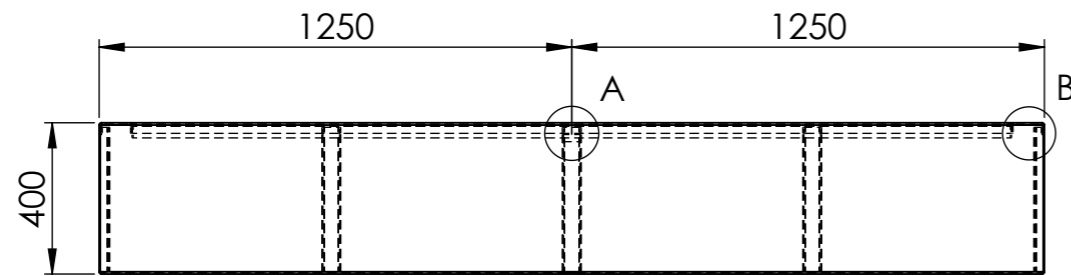

Drawing: VC8.1__

A3

DETAIL A
SCALE 1 : 5

DETAIL B
SCALE 1 : 5

DETAIL C
SCALE 1 : 5

Overflow pipe

Pump and electra

		DATE		TITLE:
DRAWN	Luuk van den Heuvel	2-2-2020		
REVISION	Benny Dijkhuis	4-5-2021		

3mm Corten

ADEZZ
DESIGN TO GROW

Liessentstraat 4, 5405 AG Uden (NL).
t 0031 (0)413 - 27 41 68.
e info@adezz.com, i www.adezz.com

Drawing.

VC8.1__

A3

Color: -

Mass (kg): **190,27**

SCALE:1:20

SHEET 1 OF 13

DETAIL A
SCALE 1 : 5

DETAIL B
SCALE 1 : 5

DETAIL C
SCALE 1 : 5

Overflow pipe
Pump and electra

		DATE		TITLE:
DRAWN	Luuk van den Heuvel	2-2-2020		
REVISION	Benny Dijkhuis	4-5-2021		

ADEZZ
DESIGN TO GROW