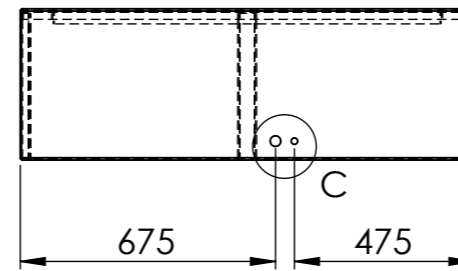

Drawing: VC8.1__

A3

DETAIL A
SCALE 1 : 5

DETAIL B
SCALE 1 : 5

DETAIL C
SCALE 1 : 5

Overflow pipe

Pump and electra

		DATE		TITLE:
DRAWN	Luuk van den Heuvel	2-2-2020		
REVISION	Benny Dijkhuis	4-5-2021		

3mm Corten

ADEZZ
DESIGN TO GROW

Liessentstraat 4, 5405 AG Uden (NL).
t 0031 (0)413 - 27 41 68.
e info@adezz.com, i www.adezz.com

Drawing.

VC8.1__

A3

Color: -

Mass (kg): **190,27**

SCALE:1:20

SHEET 1 OF 13

DETAIL A
SCALE 1 : 5

DETAIL B
SCALE 1 : 5

DETAIL C
SCALE 1 : 5

Overflow pipe
Pump and electra

		DATE		TITLE:
DRAWN	Luuk van den Heuvel	2-2-2020		
REVISION	Benny Dijkhuis	4-5-2021		

ADEZZ
DESIGN TO GROW

Liessentstraat 4, 5405 AG Uden (NL).
t 0031 (0)413 - 27 41 68.
e info@adezz.com, i www.adezz.com

Color: -

Mass (kg): **190,27**

Drawing:

VC8.1__

A3

SCALE:1:20

SHEET 1 OF 13