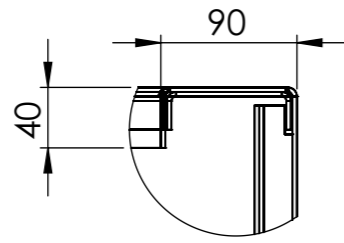

Drawing: VC8.1__

A3

DETAIL A
SCALE 1 : 5

DETAIL B
SCALE 1 : 5

DETAIL C
SCALE 1 : 5

Overflow pipe

Pump and electra

		DATE		TITLE:
DRAWN	Luuk van den Heuvel	2-2-2020		
REVISION	Benny Dijkhuis	4-5-2021		

3mm Corten

ADEZZ
DESIGN TO GROW

Liessentstraat 4, 5405 AG Uden (NL).
t 0031 (0)413 - 27 41 68.
e info@adezz.com, i www.adezz.com

Drawing.

VC8.1__

A3

Color: -

Mass (kg): **190,27**

SCALE:1:20

SHEET 1 OF 13

DETAIL A
SCALE 1 : 5

DETAIL B
SCALE 1 : 5

DETAIL C
SCALE 1 : 5

Overflow pipe
Pump and electra

		DATE		TITLE:
DRAWN	Luuk van den Heuvel	2-2-2020		
REVISION	Benny Dijkhuis	4-5-2021		

ADEZZ
DESIGN TO GROW