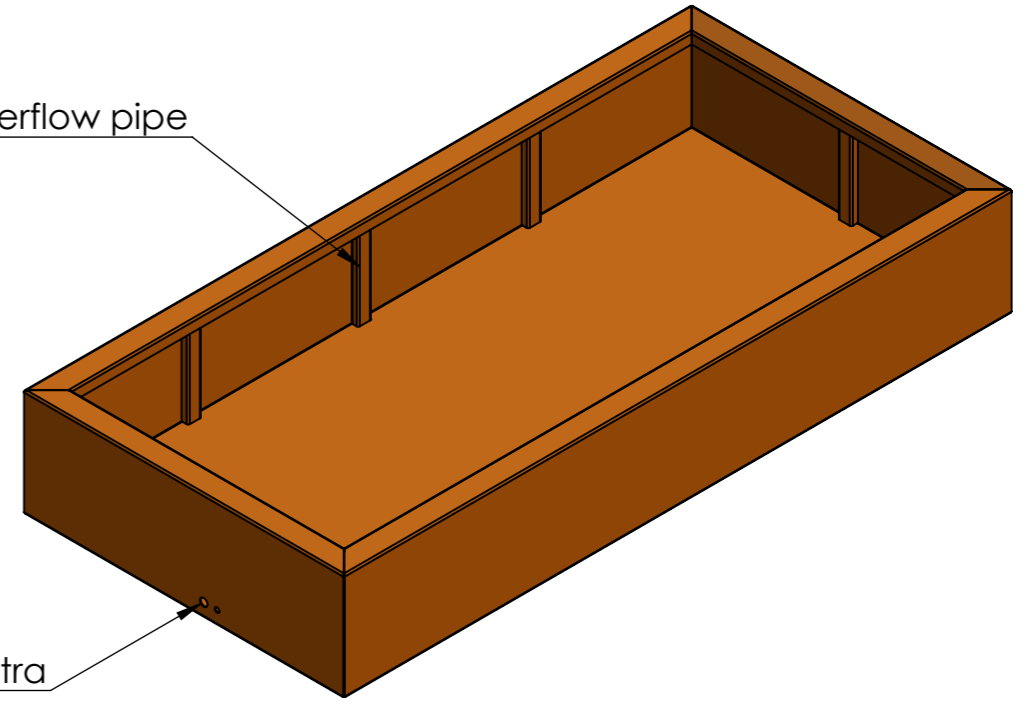

Drawing: VC8.1__

A3

DETAIL A
SCALE 1 : 5

DETAIL B
SCALE 1 : 5

DETAIL C
SCALE 1 : 5

Overflow pipe

Pump and electra

		DATE		TITLE:
DRAWN	Luuk van den Heuvel	2-2-2020		
REVISION	Benny Dijkhuis	4-5-2021		

3mm Corten

ADEZZ
DESIGN TO GROW

Liessentstraat 4, 5405 AG Uden (NL).
t 0031 (0)413 - 27 41 68.
e info@adezz.com, i www.adezz.com

Drawing.

VC8.1__

A3

Color: -

Mass (kg): **190,27**

SCALE:1:20

SHEET 1 OF 13

DETAIL A
SCALE 1 : 5

DETAIL B
SCALE 1 : 5

DETAIL C
SCALE 1 : 5

Overflow pipe
Pump and electra

		DATE		TITLE:
DRAWN	Luuk van den Heuvel	2-2-2020		
REVISION	Benny Dijkhuis	4-5-2021		

ADEZZ
DESIGN TO GROW