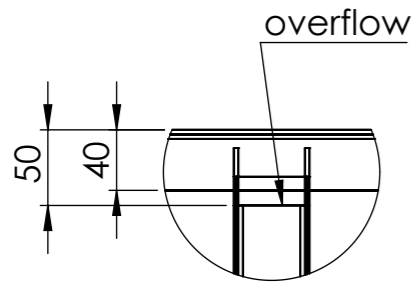

Drawing: VC8.1__

A3

DETAIL A
SCALE 1 : 5

DETAIL B
SCALE 1 : 5

DETAIL C
SCALE 1 : 5

Overflow pipe

Pump and electra

		DATE		TITLE:
DRAWN	Luuk van den Heuvel	2-2-2020		
REVISION	Benny Dijkhuis	4-5-2021		

3mm Corten

ADEZZ
DESIGN TO GROW

Liessentstraat 4, 5405 AG Uden (NL).
t 0031 (0)413 - 27 41 68.
e info@adezz.com, i www.adezz.com

Drawing.

VC8.1__

A3

Color: -

Mass (kg): **190,27**

SCALE:1:20

SHEET 1 OF 13

DETAIL A
SCALE 1 : 5

DETAIL B
SCALE 1 : 5

DETAIL C
SCALE 1 : 5

Overflow pipe
Pump and electra

		DATE		TITLE:
DRAWN	Luuk van den Heuvel	2-2-2020		
REVISION	Benny Dijkhuis	4-5-2021		

ADEZZ
DESIGN TO GROW