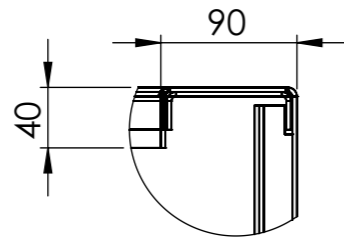

Drawing: VC8.1__

A3

DETAIL A
SCALE 1 : 5

DETAIL B
SCALE 1 : 5

DETAIL C
SCALE 1 : 5

Overflow pipe

Pump and electra

		DATE		TITLE:
DRAWN	Luuk van den Heuvel	2-2-2020		
REVISION	Benny Dijkhuis	4-5-2021		

3mm Corten

ADEZZ
DESIGN TO GROW

Liessentstraat 4, 5405 AG Uden (NL).
t 0031 (0)413 - 27 41 68.
e info@adezz.com, i www.adezz.com

Drawing.

VC8.1__

A3

Color: -

Mass (kg): **190,27**

SCALE:1:20

SHEET 1 OF 13

DETAIL A
SCALE 1 : 5

DETAIL B
SCALE 1 : 5

DETAIL C
SCALE 1 : 5

Overflow pipe
Pump and electra

		DATE		TITLE:
DRAWN	Luuk van den Heuvel	2-2-2020		
REVISION	Benny Dijkhuis	4-5-2021		

ADEZZ
DESIGN TO GROW