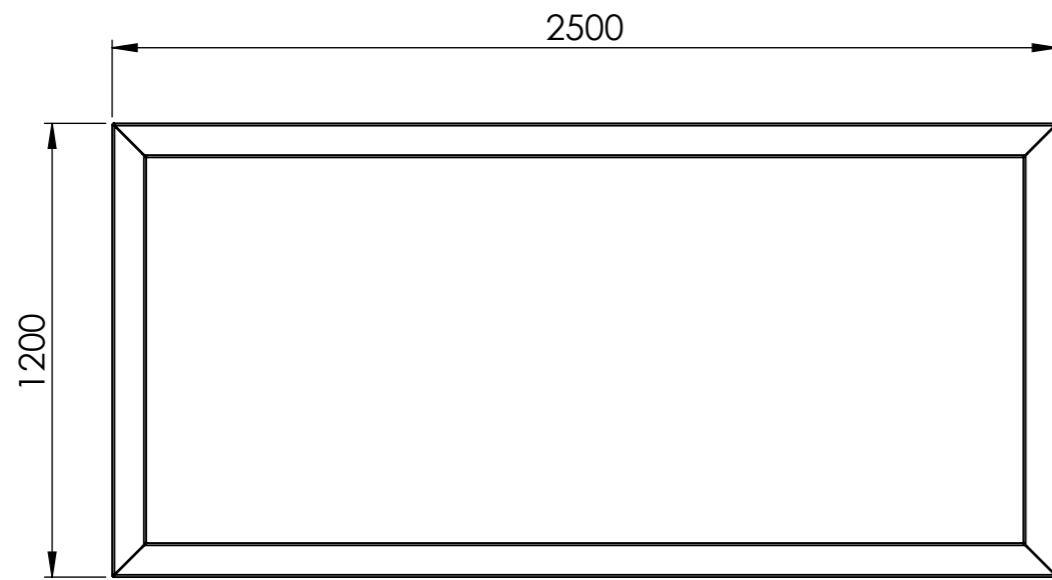

SCALE:1:20

SHEET 1 OF 13

DETAIL A
SCALE 1 : 5

DETAIL B
SCALE 1 : 5

DETAIL C
SCALE 1 : 5

Overflow pipe
Pump and electra

		DATE		TITLE:
DRAWN	Luuk van den Heuvel	2-2-2020		
REVISION	Benny Dijkhuis	4-5-2021		

ADEZZ
DESIGN TO GROW

Liessentstraat 4, 5405 AG Uden (NL).
t 0031 (0)413 - 27 41 68.
e info@adezz.com, i www.adezz.com

Color: -

Mass (kg): **190,27**

Drawing:

VC8.1__

A3

SCALE:1:20

SHEET 1 OF 13