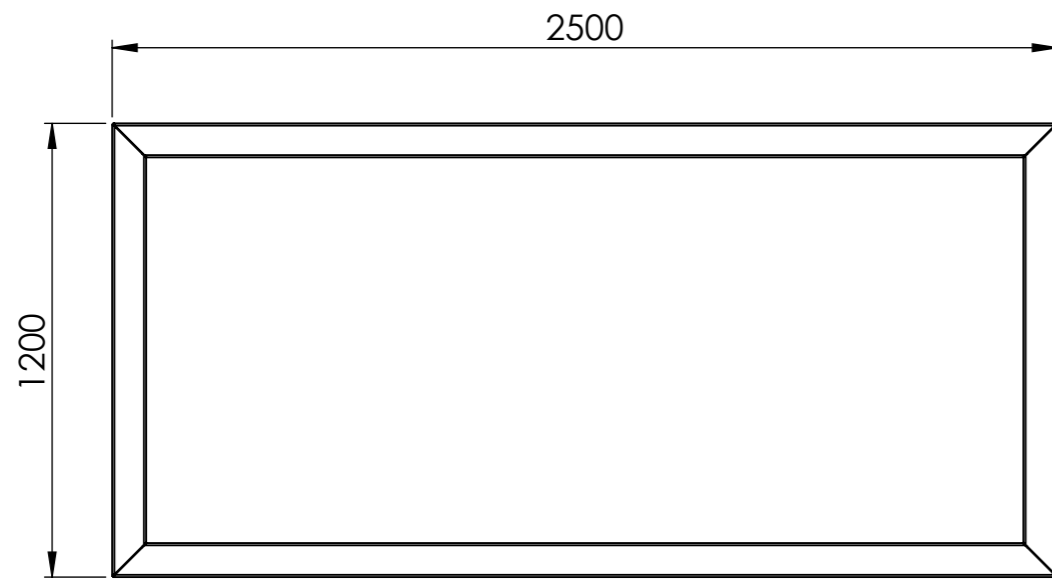

Drawing: VC8.1__

A3

DETAIL A
SCALE 1 : 5

DETAIL B
SCALE 1 : 5

DETAIL C
SCALE 1 : 5

Overflow pipe

Pump and electra

		DATE		TITLE:
DRAWN	Luuk van den Heuvel	2-2-2020		
REVISION	Benny Dijkhuis	4-5-2021		

3mm Corten

ADEZZ
DESIGN TO GROW

Liessentstraat 4, 5405 AG Uden (NL).
t 0031 (0)413 - 27 41 68.
e info@adezz.com, i www.adezz.com

Drawing.

VC8.1__

A3

Color: -

Mass (kg): **190,27**

SCALE:1:20

SHEET 1 OF 13

DETAIL A
SCALE 1 : 5

DETAIL B
SCALE 1 : 5

DETAIL C
SCALE 1 : 5

Overflow pipe
Pump and electra

		DATE		TITLE:
DRAWN	Luuk van den Heuvel	2-2-2020		
REVISION	Benny Dijkhuis	4-5-2021		

ADEZZ
DESIGN TO GROW