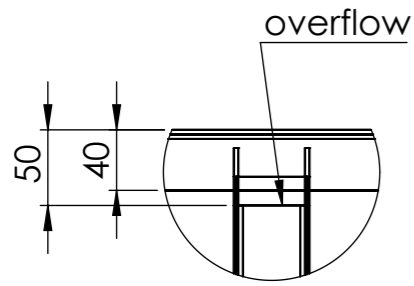

3mm Corten

ADEZZ
DESIGN TO GROW

Liessentstraat 4, 5405 AG Uden (NL).
t 0031 (0)413 - 27 41 68.
e info@adezz.com, i www.adezz.com

Drawing.

VC8.1__

A3

Color: -

Mass (kg): **190,27**

SCALE:1:20

SHEET 1 OF 13

DETAIL A
SCALE 1 : 5

DETAIL B
SCALE 1 : 5

DETAIL C
SCALE 1 : 5

Overflow pipe
Pump and electra

		DATE		TITLE:
DRAWN	Luuk van den Heuvel	2-2-2020		
REVISION	Benny Dijkhuis	4-5-2021		

ADEZZ
DESIGN TO GROW