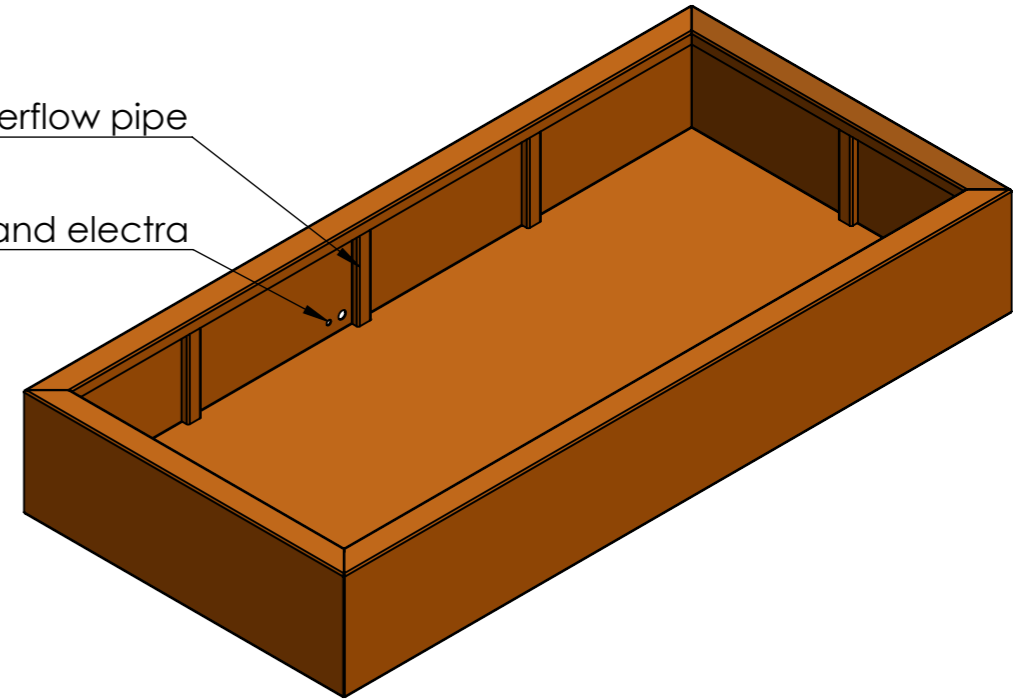

SCALE:1:20

SHEET 1 OF 13

DETAIL A
SCALE 1 : 5

DETAIL B
SCALE 1 : 5

DETAIL C
SCALE 1 : 5

Overflow pipe
Pump and electra

		DATE		TITLE:
DRAWN	Luuk van den Heuvel	2-2-2020		
REVISION	Benny Dijkhuis	4-5-2021		

ADEZZ
DESIGN TO GROW